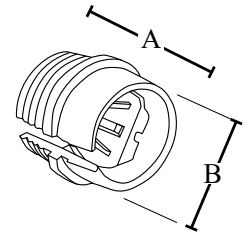

### Features

- RCR50 easily installs in all 1/2" metal knockouts
- RCR75 easily installs in all 3/4" metal knockouts
- Locknut not required.
- Retrofit design allows you to install from the inside or outside of enclosure

### Applications

- Remodel work or new construction
- For use with non-metallic sheathed cable to box or enclosure

### Standard Material

- Plastic 105°C rated

RCR50

RCR75

Catalog Number	UPC	KO Size	Cable Range		Unit Carton	Ship Case	Weight/Case	Inches	
			One Cable	Two Cable				A	B
<b>RCR50</b>	85171	<b>1/2"</b>	14/2, 12/2, 10/2, 14/3, 12/3, 10/3	14/2, 12/2, 14/3	100	1000	4	1	.50
<b>RCR75</b>	85170	<b>3/4"</b>	8/3, 6/3	---	50	500	3	1.10	.75